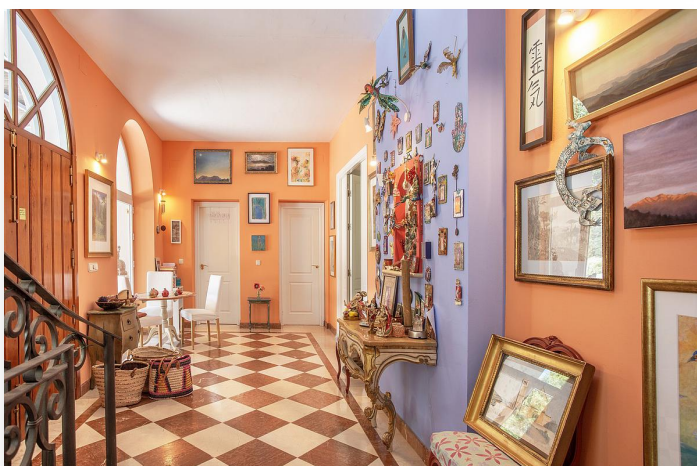

## **Location: Gaucín**

Introducing Villa El Duende. This delightful rural villa is a true sanctuary of peace and privacy, set on a sprawling 34,176 m<sup>2</sup> plot amidst nature in Gaucín, a charming village nestled in the hills of the Serranía de Ronda. Surrounded by breathtaking natural beauty, it's just a 15-minute drive from the heart of Gaucín and conveniently close to the coast, making it easy to reach popular destinations like Estepona, Sotogrande, and Malaga airport, all within an hour's drive.